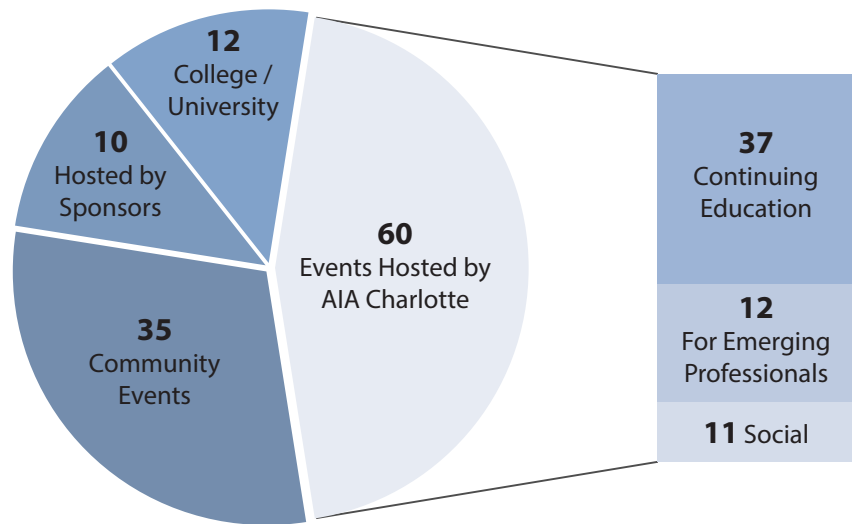

AIA
Charlotte

2015 year in Review

841 Members

Representing Mecklenburg and the 11 surrounding counties

643 Architects   **65** Emeritus
133 Associates   **23** Fellows

141 Events

Advertised on website & in Charlotte Connection e-newsletter

Membership Meetings

- **Jan.** Current State of Charlotte economy
  Bob Morgan, President, Charlotte Chamber
- **April** CPCC Sensoria: Meet the Architect and Construction Management, *KSQ Architects*
- **May** Emerging Professionals
  Project Presentations
- **July** UNC Charlotte PORTAL Building Tour
  LaBella
- **Oct.** UNC Charlotte Traveling Fellowship
  Lucas Flint
- **Nov.** Business Meeting & Citizen Architect

Other Notable Events

- **Jan.** ARE Structures 3-day Seminar
- **Feb.** Mentorship Exchange Kick-off
- **March** Design Awards Gala
- **April** Architecture Month, Uptown Firm Crawls, Legislative Day
- **May** AIA National Convention
- **Sept.** Charlotte Mayoral Candidate Forum, Joe Mallamo Memorial Golf Tournament, AIA NC Design Conference
- **Oct.** AIA Associate Site Visit: 300 Graham, Film and panel discussion with Women in Architecture

197 Credits

Advertised to AIA Charlotte members, including many free courses through Small Firm Roundtables, TAPTalks and webinars.

Ongoing Events

ARE Study Groups	Mentorship Exchange Program
Bechtler Modernism+Film Series	Small Firm Roundtable
Continuing Education	UNCC SoA Events
Emerging Professional Site Tours	TAPTalks Series
Emerging Professional Seminars	YAF Leadership Program
Legislative Workshops	Women in Architecture

Organization Partnerships

ACE Mentorship	Charlotte Business Journal
Bechtler Museum of Modern Art	Levine Museum
Critical Facilities Summit	CPCC
The Mecklenburg Times	UNC Charlotte